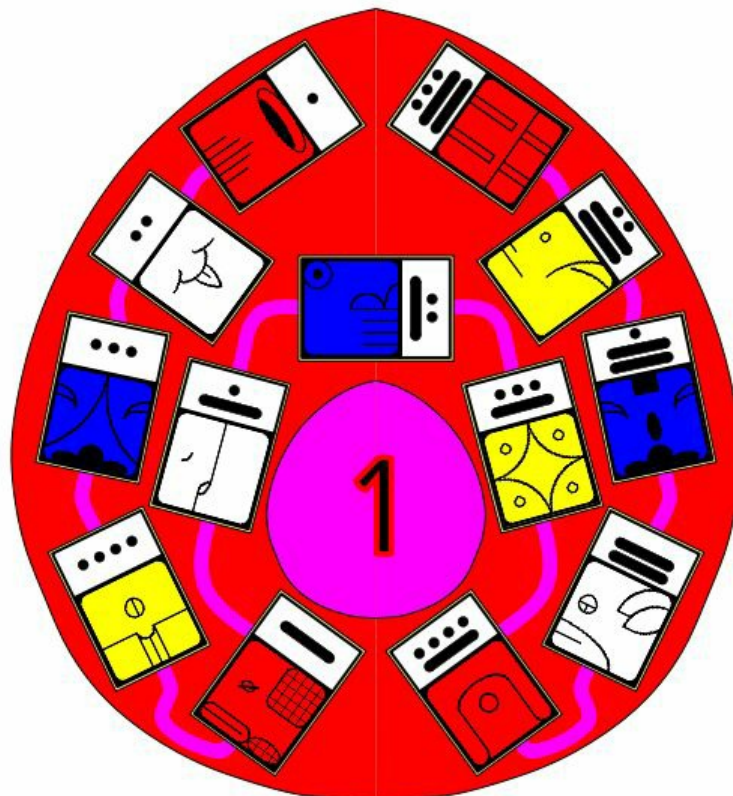

Castle Red - Enchanted Wave 1

Alexander Pushkin - 06.06.1799

Mayan Kin 4: Yellow Self Existing Seed

I define in order to target
 Measuring awareness
 I seal the input of flowering
 With the self-existing tone of form
 I am guided by the power of universal fire

	Crystal Human
	Franklin Roosevelt
	Leonard Nimoy
	Colin Crosland

	Cosmic Skywalker
	Cindy Crawford

	Resonant Hand
	Mariah Carey
	Rowan Williams

Time Tunnel
The Atari Alliance

The central graphic is a circular emblem with a multi-colored rainbow border. Inside the border, the text "Time Tunnel" is written in a bold, black, sans-serif font at the top, and "The Atari Alliance" is written at the bottom. The center of the emblem features a large, multi-colored square (blue, green, red, yellow) with a white and black yin-yang symbol in the middle. Surrounding this central square are several smaller icons: a Hindu deity (Vishnu) in the top-left, a Star Wars character (Darth Vader) in the top-right, a sphinx in the bottom-left, and Chewbacca in the bottom-right. There are also four square icons with circular centers (white, blue, red, yellow) positioned at the top, bottom, left, and right of the central square. The entire graphic is set against a black background.