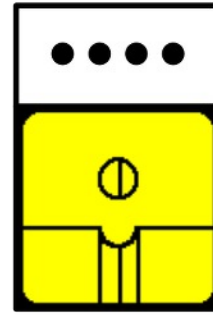

Castle Red - Enchanted Wave 1

Alexander Pushkin - 06.06.1799

Mayan Kin 4: Yellow Self Existing Seed

I define in order to target
 Measuring awareness
 I seal the input of flowering
 With the self-existing tone of form
 I am guided by the power of universal fire